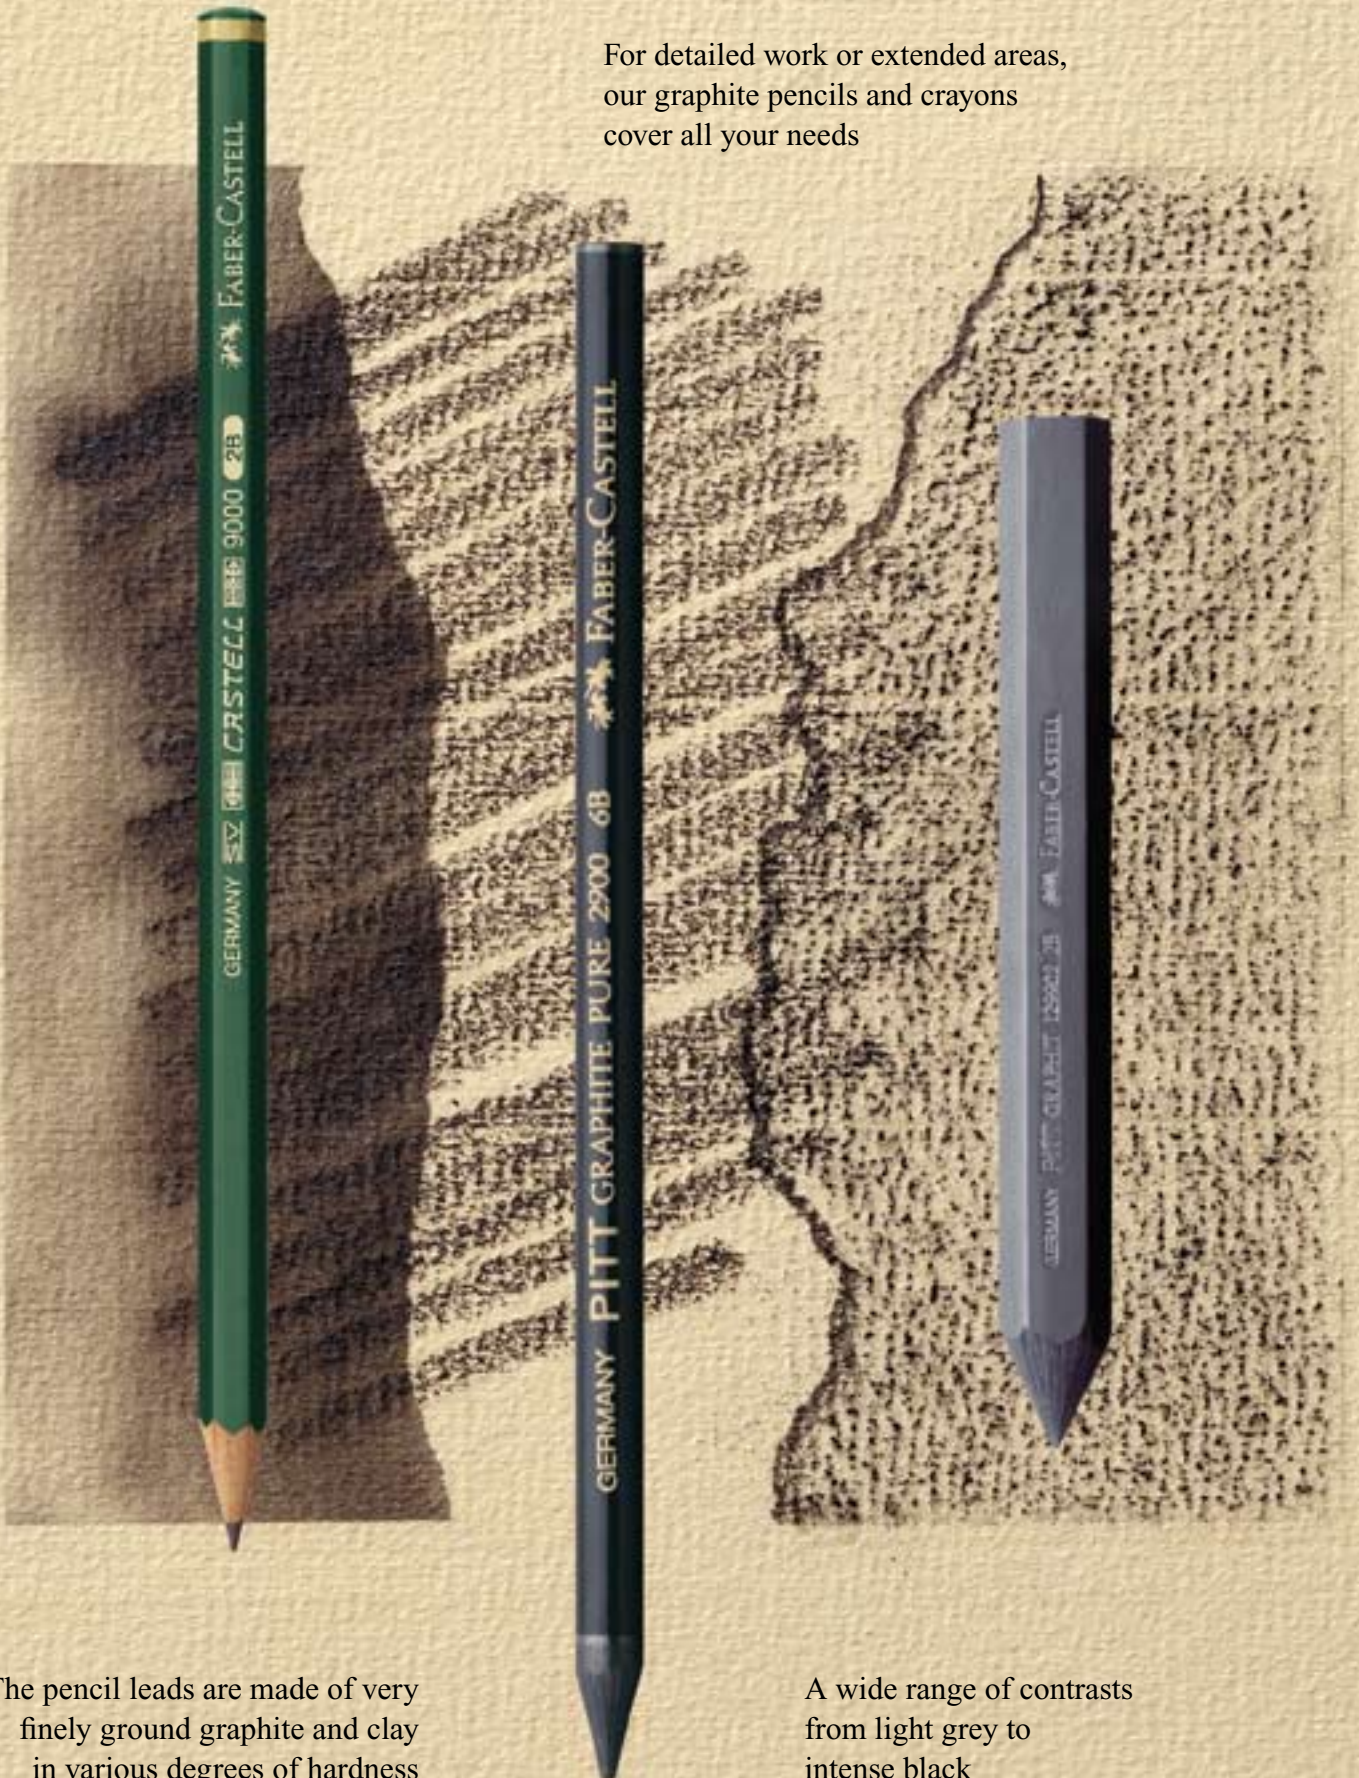

# PITT MONOCHROME GRAPHITE

For detailed work or extended areas,  
our graphite pencils and crayons  
cover all your needs

The pencil leads are made of very  
finely ground graphite and clay  
in various degrees of hardness