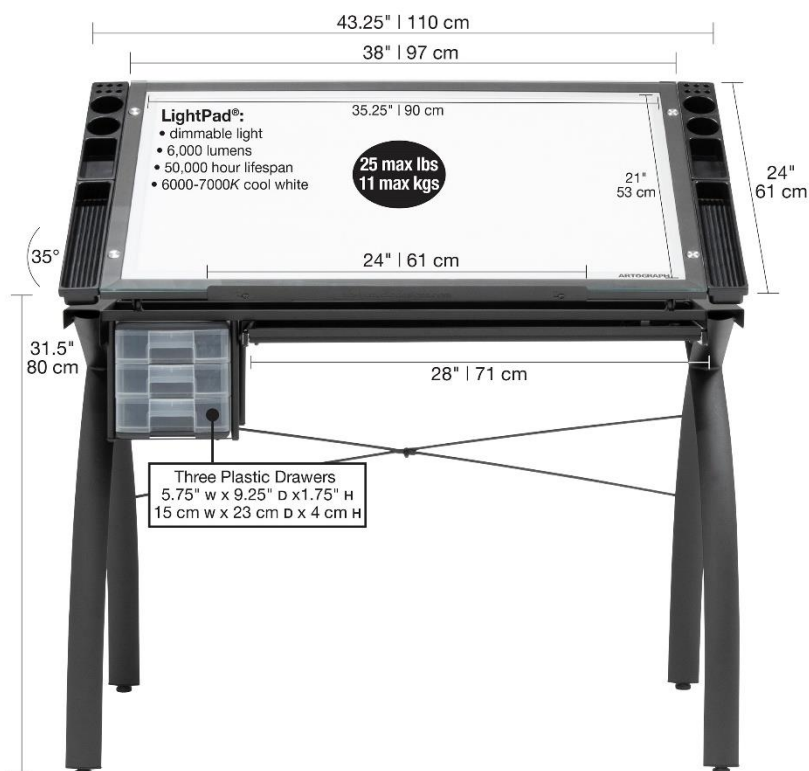

ARTOGRAPH FUTURA LIGHT TABLE SPECIFICATIES

Table Features:

- Overall Dimensions: 43.25" W x 24" D x 31.5" H
- Main Work Surface: 38" W x 24" D
- Tempered Safety Glass Top
- Custom Size Artograph® LightPad
- Top Angle Adjustment up to 35°
- Three Plastic Molded Slide-Out Drawers for Storage which can be Mounted on Left or Right Side of Table
- Four Removable Side Trays for Supplies
- Pencil Storage Drawer: 28" W x 10" D
- Heavy Gauge Steel Construction for Durability
- Slide-Up Pencil Ledge: 24" W
- Four Floor Levelers for Stability
- Weight Limit: 25 lbs

Light Pad Features:

- Super Bright LEDs Provide Perfectly Even Illuminated Surface
- Maintenance-Free LEDs Last up to 50,000 Hours
- Variable Brightness 500 to 5,500 Lumens
- Color Temperature: 6000–7000K (cool white)
- Durable and Attractive Extruded Aluminum Frame
- Power Supply: AC Adapter 100V – 50/60 Hz
- Great for Tracing, Scrapbooking, Embossing, Stenciling, Calligraphy, Quilting and Sewing